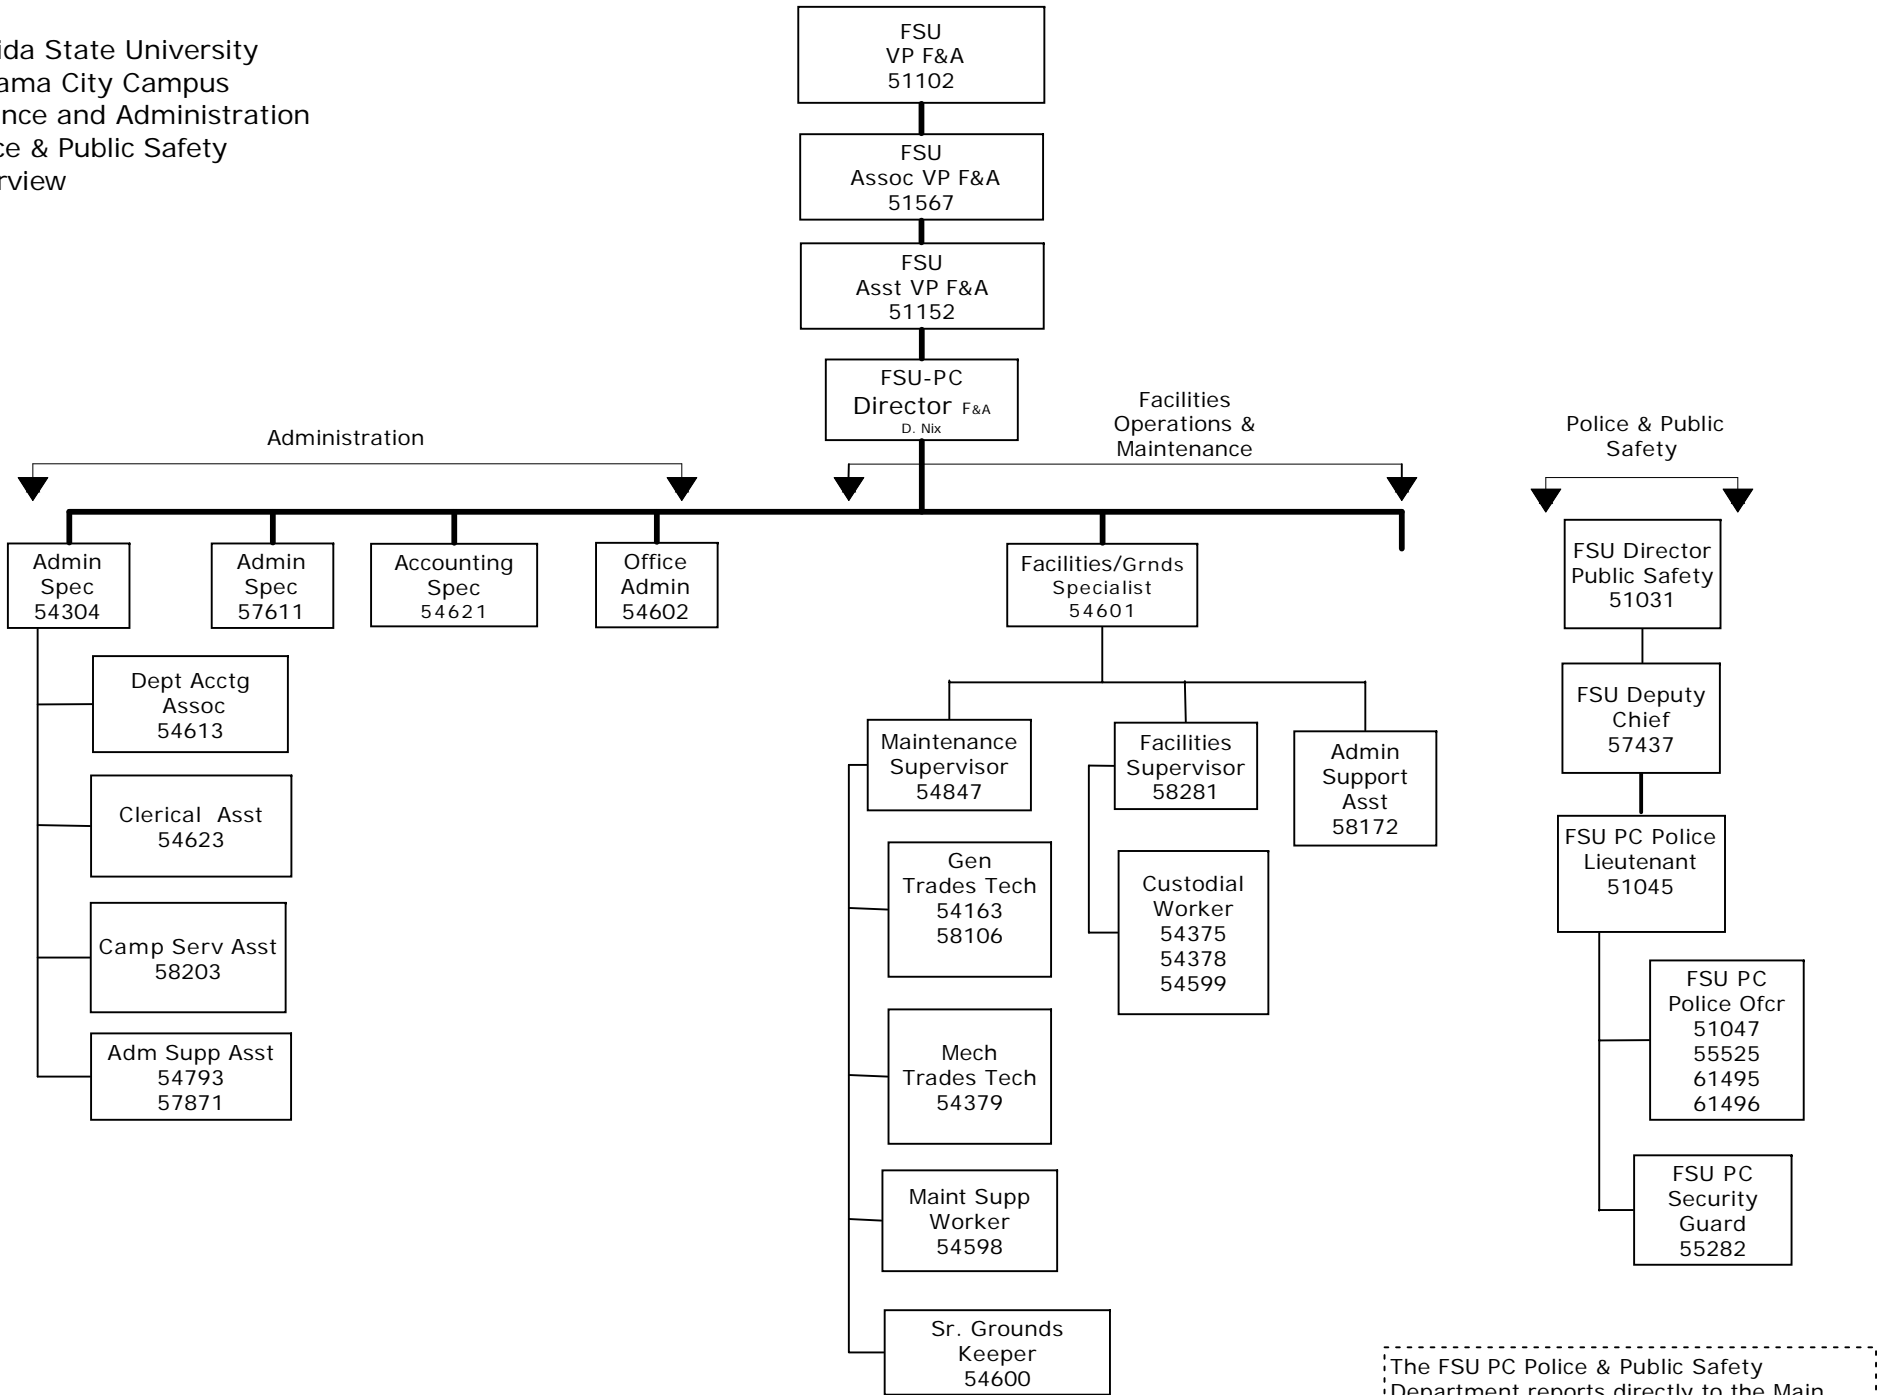

Florida State University
 Panama City Campus
 Finance and Administration
 Police & Public Safety
 Overview

The FSU PC Police & Public Safety Department reports directly to the Main Campus Public Safety.